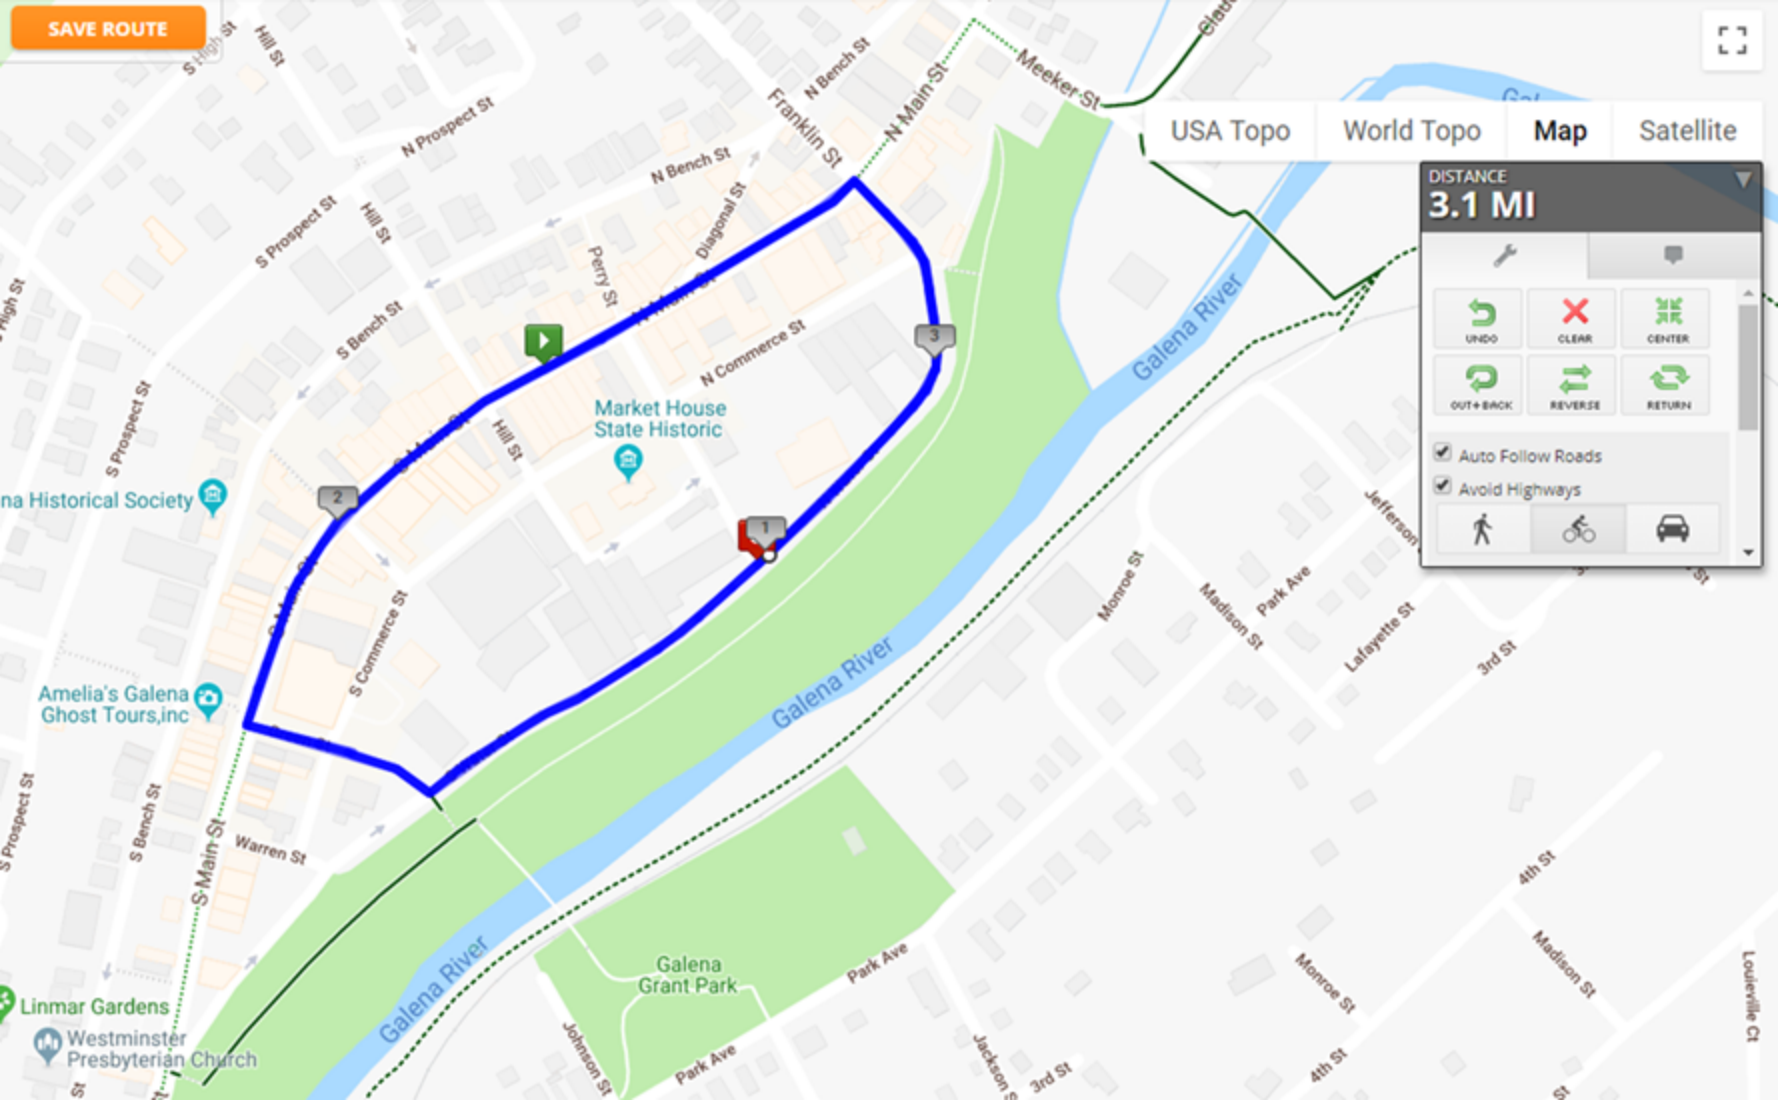

SAVE ROUTE

USA Topo

World Topo

Map

Satellite

DISTANCE

3.1 MI

Auto Follow Roads

Avoid Highways

na Historical Society

Amelia's Galena Ghost Tours, Inc

Linmar Gardens

Westminster Presbyterian Church

Market House State Historic

Galena Grant Park

Galena River

Galena River